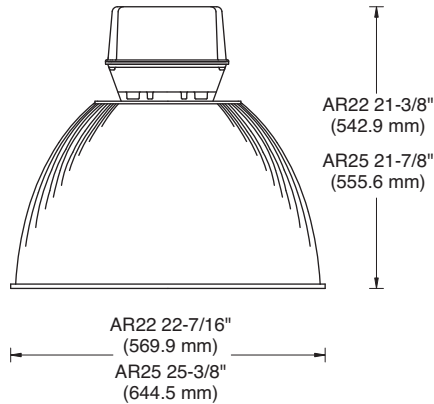

DIMENSIONS

AR16 & AR19

AR22 & AR25

For areas where optical assemblies are subject to impact (gymnasiums, etc.) use appropriate full wire cage as shown on page 731. Installation using a hook, cord and plug for flexibility is also recommended.