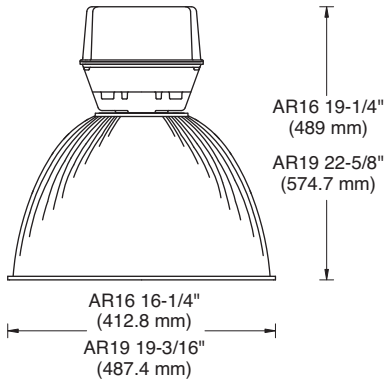

DIMENSIONS

AR16 & AR19

AR22 & AR25

For areas where optical assemblies are subject to impact (gymnasiums, etc.) use appropriate full wire cage as shown on page 731. Installation using a hook, cord and plug for flexibility is also recommended.