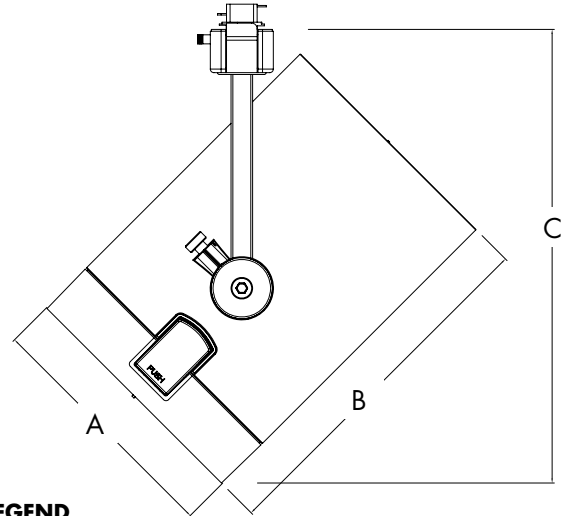

## CORE - Line Voltage

Catalog Number: \_\_\_\_\_  
 Type: \_\_\_\_\_  
 Project: \_\_\_\_\_

**capri**  
 LIGHTING

**LEGEND**

Diameter: A = 5-7/16" (138mm)  
 Length: B = 7-7/8" (200mm)  
 Max. Height: C = 10" (253mm)

**PRODUCT DESCRIPTION**

Die-cast aluminum lamp housing with a mounting stem profile. The CT7538 is designed for use with Capri's two circuit/ two neutral, 120V/20A track lighting system or monopoint canopy.

**SPECIFICATIONS**

**Lamp Housing** - Die-cast aluminum housing, tilts vertically to 180° and rotates horizontally up to 360°. The housing comes standard with a toolless, front lens ring hinge and latch system for easy access to the lamp and accessories.