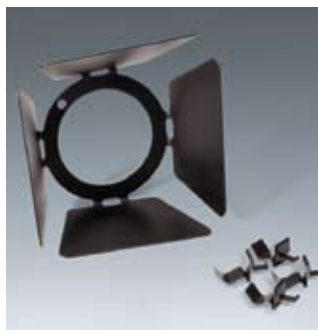

BARNDOORS

Individually adjustable blades are used to create lamp shielding and tailor the size of a beam pattern to the illuminated area. Blades can be used to create horizontal cut-off (to keep light out of the viewer's eyes) or vertical cutoff (to stop light at the edge of a wall panel or at the intersection of two walls).
Finishes: W, SL, BK

- **CB72** Barn Door Set, 4-7/8" Dia. frame