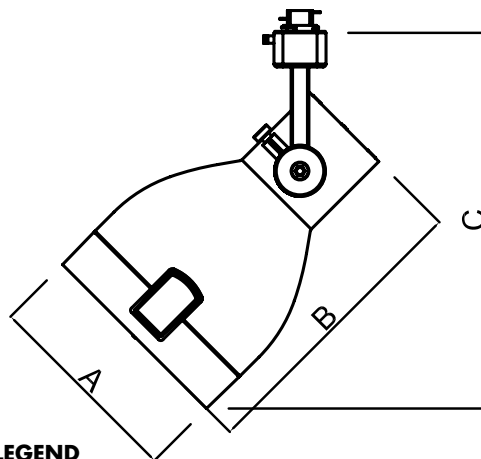

CT7238

AEROS - Line Voltage

Catalog Number: _____
 Type: _____
 Project: _____

LEGEND
 Diameter: A = 5-7/16" (138mm)
 Length: B = 7-7/8" (200mm)
 Max. Height: C = 10-1/2" (266mm)

PRODUCT DESCRIPTION

Die-cast aluminum lamp housing with a mounting stem profile. The CT7238 is designed for use with Capri's two circuit/two neutral; 120V/20A track lighting system or monopoint canopy.

SPECIFICATIONS

Lamp Housing - Die-cast aluminum housing, tilts vertically to 180° and rotates horizontally up to 360°. The housing comes standard with a toolless, front lens ring hinge and latch system for easy access to the lamp and accessories.

Swiss Movement Aiming System - The silk screened Swiss movement aiming system "clicks" into place to ensure precise aiming up to 180°. Attached set screw securely locks the lamp housing into the preferred aiming position.