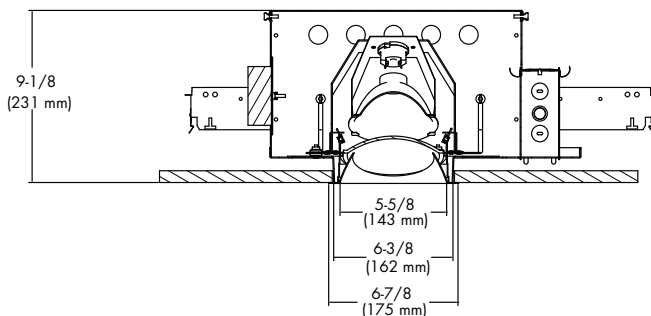

OM6 I 50T6CMHLWW

6" T6 CMH Lensed Wall Wash

CAT. NO:

TYPE:

PROJECT:

PRODUCT INFORMATION

Applications

Recessed metal halide lensed wall wash for uniform illumination or grazing of vertical surfaces such as walls, draperies, murals and textured surfaces. Spread lens smooths the beam distribution and conceals the light source from view. Low-brightness reflector matches other 6" aperture downlights from Omega.

Specifications

- Housing** - 20 gauge steel housing with matte black powder coat finish. Accommodates ceilings up to 1-3/8" thick.
- Ballast** - Electronic high power factor; with <15% THD. Includes internal ignitor; and thermal protection. Ballast requires a minimum starting temperature of 5°F.
- Installation** - Housing features, pre-installed c-channels with vertical and horizontal adjustments. Ballast, junction box and c-channels are accessible from below ceiling. For 27" flat bar hanger pair; specify Q1031 accessory, ordered separately.
- Wall Wash Optics** - Spread Lens made of heat resistant borosilicate. Spun aluminum trim, self-flanged, with proprietary Alzak finish. Standard flange finish is painted white. For optional polished flange add "FF" suffix.
- Aiming** - Full rotation of 362° prevents dead spots in aiming. Positive tilt and rotation locking for stability during relamping and over the life of the product.
- Socket** - Porcelain G12 bi-pin base.
- Top Relamping** - Lamp and ballast are serviceable from above or below the ceiling.
- Lamp** - Lamps included.
- U.L. Listed** - For use in damp locations and approved for Through Branch Circuit Wiring, I.B.E.W. union made.