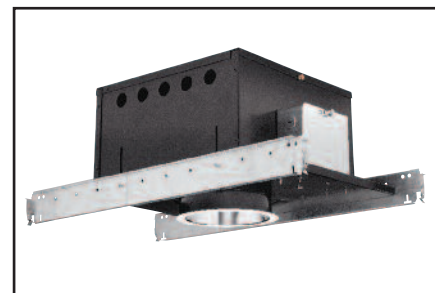

OM6 I 50T6CMHLWW

6" T6 CMH Lensed Wall Wash

CAT. NO:

TYPE:

PROJECT:

PRODUCT INFORMATION

Applications

Recessed metal halide lensed wall wash for uniform illumination or grazing of vertical surfaces such as walls, draperies, murals and textured surfaces. Spread lens smooths the beam distribution and conceals the light source from view. Low-brightness reflector matches other 6" aperture downlights from Omega.

Specifications

- Housing** - 20 gauge steel housing with matte black powder coat finish. Accommodates ceilings up to 1-3/8" thick.
- Ballast** - Electronic high power factor; with <15% THD. Includes internal ignitor; and thermal protection. Ballast requires a minimum starting temperature of 5°F.
- Installation** - Housing features, pre-installed c-channels with vertical and horizontal adjustments. Ballast, junction box and c-channels are accessible from below ceiling. For 27" flat bar hanger pair; specify Q1031 accessory, ordered separately.
- Wall Wash Optics** - Spread Lens made of heat resistant borosilicate. Spun aluminum trim, self-flanged, with proprietary Alzak finish. Standard flange finish is painted white. For optional polished flange add "FF" suffix.
- Aiming** - Full rotation of 362° prevents dead spots in aiming. Positive tilt and rotation locking for stability during relamping and over the life of the product.
- Socket** - Porcelain G12 bi-pin base.
- Top Relamping** - Lamp and ballast are serviceable from above or below the ceiling.
- Lamp** - Lamps included.
- U.L. Listed** - For use in damp locations and approved for Through Branch Circuit Wiring, I.B.E.W. union made.