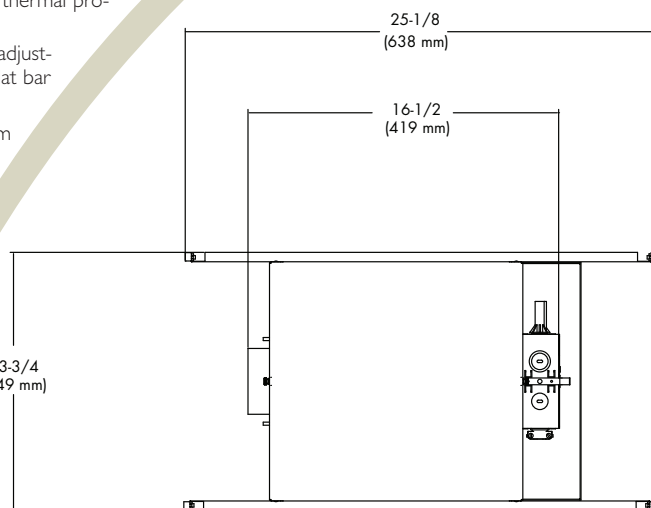

OM6 I 50T6CMHLWW

6" T6 CMH Lensed Wall Wash

CAT. NO:

TYPE:

PROJECT:

PRODUCT INFORMATION

Applications

Recessed metal halide lensed wall wash for uniform illumination or grazing of vertical surfaces such as walls, draperies, murals and textured surfaces. Spread lens smooths the beam distribution and conceals the light source from view. Low-brightness reflector matches other 6" aperture downlights from Omega.

Specifications

- Housing** - 20 gauge steel housing with matte black powder coat finish. Accommodates ceilings up to 1-3/8" thick.
- Ballast** - Electronic high power factor; with <15% THD. Includes internal ignitor; and thermal protection. Ballast requires a minimum starting temperature of 5°F.
- Installation** - Housing features, pre-installed c-channels with vertical and horizontal adjustments. Ballast, junction box and c-channels are accessible from below ceiling. For 27" flat bar hanger pair; specify Q1031 accessory, ordered separately.
- Wall Wash Optics** - Spread Lens made of heat resistant borosilicate. Spun aluminum trim, self-flanged, with proprietary Alzak finish. Standard flange finish is painted white. For optional polished flange add "FF" suffix.
- Aiming** - Full rotation of 362° prevents dead spots in aiming. Positive tilt and rotation locking for stability during relamping and over the life of the product.
- Socket** - Porcelain G12 bi-pin base.
- Top Relamping** - Lamp and ballast are serviceable from above or below the ceiling.
- Lamp** - Lamps included.
- U.L. Listed** - For use in damp locations and approved for Through Branch Circuit Wiring, I.B.E.W. union made.