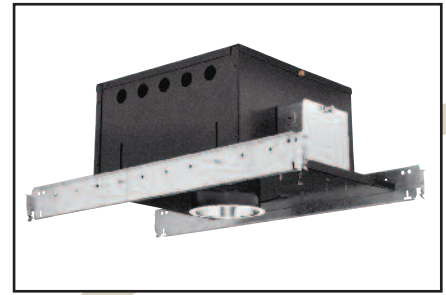

OM470T4CMHRADJ45

4" T4.5 CMH Adjustable Downlight

CAT. NO:

TYPE: PROJECT:

PRODUCT INFORMATION

Applications

Recessed 45° adjustable downlight well suited for general or accent lighting in sloped ceiling applications. Applications include auditoriums, schools, churches, restaurants, hotels, offices and retail. Full horizontal rotation makes this fixture ideal for highlighting store displays, sculpture or vertical surfaces. Low brightness paracone matches other Omega reflectors for a unified appearance in the ceiling.

Specifications

- Housing** - 20 gauge steel housing with matte black powder coat finish. Accommodates ceilings up to 1-3/8" thick.
- Ballast** - Electronic high power factor; with <15% THD. Includes internal ignitor; and thermal protection. Ballast requires a minimum starting temperature of 5°F.
- Installation** - Housing features, pre-installed c-channels with vertical and horizontal adjustments. Ballast, junction box and c-channels are accessible from below ceiling. For 27" flat bar hanger pair; specify Q1031 accessory, ordered separately.
- Optics** - 2-piece precision formed aluminum upper and lower reflector. Upper reflector is faceted and anodized for optimum performance. Lower reflector has proprietary Alzak finish for a soft appearance and excellent color. Standard flange finish is white paint. For optional polished flange matching interior reflector finish add "FF" suffix. A protective shatter guard is included for lamp containment.
- Aiming** - Diecast aluminum gearing provides simple tilt adjustment. Full rotation of 362° prevents dead spots in aiming. Positive tilt and rotation locking for stability during relamping and over the life of the product.
- Socket** - Porcelain G8.5 bi-pin base.
- Top Relamping** - Lamp and ballast are serviceable from above or below the ceiling.
- Lamp** - Lamps included.
- U.L. Listed** - For use in damp locations and approved for through branch circuit wiring. I.B.E.V. union made.