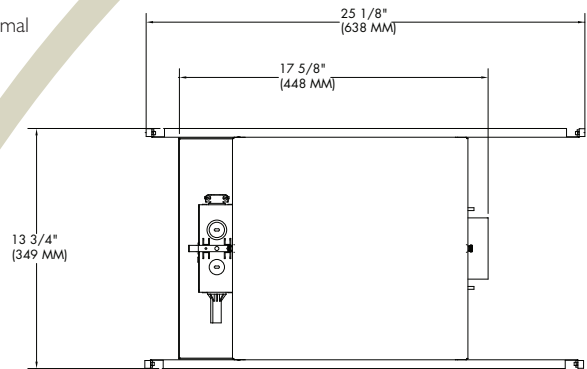

OM470T4CMHRADJ45

4" T4.5 CMH Adjustable Downlight

CAT. NO:

TYPE: PROJECT:

PRODUCT INFORMATION

Applications

Recessed 45° adjustable downlight well suited for general or accent lighting in sloped ceiling applications. Applications include auditoriums, schools, churches, restaurants, hotels, offices and retail. Full horizontal rotation makes this fixture ideal for highlighting store displays, sculpture or vertical surfaces. Low brightness paracone matches other Omega reflectors for a unified appearance in the ceiling.

Specifications

- Housing** - 20 gauge steel housing with matte black powder coat finish. Accommodates ceilings up to 1-3/8" thick.
- Ballast** - Electronic high power factor; with <15% THD. Includes internal ignitor; and thermal protection. Ballast requires a minimum starting temperature of 5°F.
- Installation** - Housing features, pre-installed c-channels with vertical and horizontal adjustments. Ballast, junction box and c-channels are accessible from below ceiling. For 27" flat bar hanger pair; specify Q1031 accessory, ordered separately.
- Optics** - 2-piece precision formed aluminum upper and lower reflector. Upper reflector is faceted and anodized for optimum performance. Lower reflector has proprietary Alzak finish for a soft appearance and excellent color. Standard flange finish is white paint. For optional polished flange matching interior reflector finish add "FF" suffix. A protective shatter guard is included for lamp containment.
- Aiming** - Diecast aluminum gearing provides simple tilt adjustment. Full rotation of 362° prevents dead spots in aiming. Positive tilt and rotation locking for stability during relamping and over the life of the product.
- Socket** - Porcelain G8.5 bi-pin base.
- Top Relamping** - Lamp and ballast are serviceable from above or below the ceiling.
- Lamp** - Lamps included.
- U.L. Listed** - For use in damp locations and approved for through branch circuit wiring. I.B.E.V. union made.