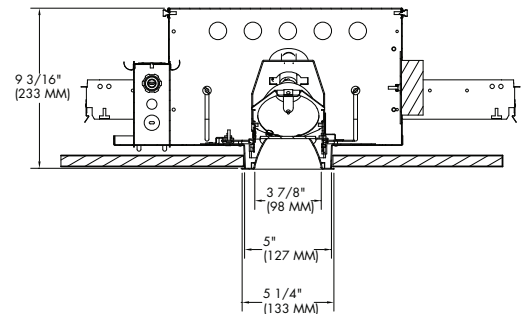

OM470T4CMHRADJ45

4" T4.5 CMH Adjustable Downlight

CAT. NO:

TYPE: PROJECT:

PRODUCT INFORMATION

Applications

Recessed 45° adjustable downlight well suited for general or accent lighting in sloped ceiling applications. Applications include auditoriums, schools, churches, restaurants, hotels, offices and retail. Full horizontal rotation makes this fixture ideal for highlighting store displays, sculpture or vertical surfaces. Low brightness paracone matches other Omega reflectors for a unified appearance in the ceiling.

Specifications

- Housing** - 20 gauge steel housing with matte black powder coat finish. Accommodates ceilings up to 1-3/8" thick.
- Ballast** - Electronic high power factor; with <15% THD. Includes internal ignitor; and thermal protection. Ballast requires a minimum starting temperature of 5°F.
- Installation** - Housing features, pre-installed c-channels with vertical and horizontal adjustments. Ballast, junction box and c-channels are accessible from below ceiling. For 27" flat bar hanger pair; specify Q1031 accessory, ordered separately.
- Optics** - 2-piece precision formed aluminum upper and lower reflector. Upper reflector is faceted and anodized for optimum performance. Lower reflector has proprietary Alzak finish for a soft appearance and excellent color. Standard flange finish is white paint. For optional polished flange matching interior reflector finish add "FF" suffix. A protective shatter guard is included for lamp containment.
- Aiming** - Diecast aluminum gearing provides simple tilt adjustment. Full rotation of 362° prevents dead spots in aiming. Positive tilt and rotation locking for stability during relamping and over the life of the product.
- Socket** - Porcelain G8.5 bi-pin base.
- Top Relamping** - Lamp and ballast are serviceable from above or below the ceiling.
- Lamp** - Lamps included.
- U.L. Listed** - For use in damp locations and approved for through branch circuit wiring. I.B.E.V. union made.