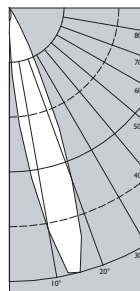

DISTRIBUTION CURVE

DEGREES	CANDELA		FOOT-LAMBERTS
	AT 0°	AT 90°	
90	1	2	
85	1	2	516
75	0	2	139
65	1	2	106
55	8	2	314
45	310	5	8019
35	5733	29	
25	10660	143	
15	6516	1366	
5	2295	3974	
0	2529	2529	

90° -----
 0° -----
 F27975

OM470T4MHTR-WD-RADJ-CS-EU

Report number: 28032
 Lamp: (1)70WMH
 Total Fixture Lumens: 2373
 IES file: 28032.ies
 Shown at 15° tilt

DISTRIBUTION CURVE

DEGREES	CANDELA		FOOT-LAMBERTS
	AT 0°	AT 90°	
90	1	2	
85	0	2	413
75	0	2	139
65	1	3	170
55	3	5	235
45	124	21	3678
35	1126	216	
25	2850	1146	
15	5133	3007	
5	5424	4466	
0	4922	4922	

90° -----
 0° -----
 F28032

OM470T4MHTR-ND-RADJ-CS-EU

Report number: 28031
 Lamp: (1)70WMH
 Total Fixture Lumens: 1842
 IES file: 28031.ies
 Shown at 15° tilt

DISTRIBUTION CURVE

DEGREES	CANDELA		FOOT-LAMBERTS
	AT 0°	AT 90°	
90	1	2	
85	0	1	207
75	0	1	70
65	0	2	85
55	3	3	173
45	17	8	636
35	265	25	
25	4308	163	
15	16812	787	
5	8004	1450	
0	3038	3038	