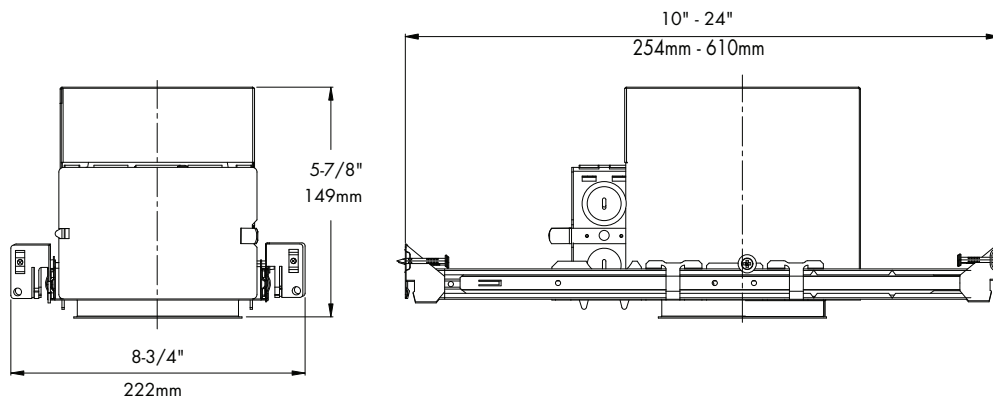

DIMENSIONS