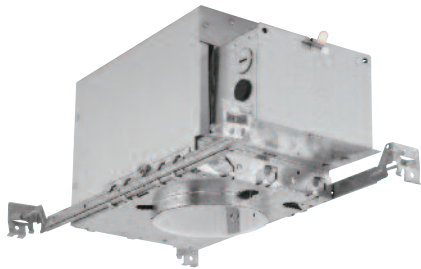

P4LVIC/P4LVIC-EBI

4" Miniature Recessed IC/Non-IC Downlight - Low Voltage

Catalog Number: _____

Type: _____

Project: _____

Description

Thermally protected, small 4" aperture low voltage recessed housing for use with up to 50 watt MRI 6 lamp in new constructions. Fixture is furnished with preinstalled BH2 bar hangers. c/ETL Listed for through branch wiring and damp location.

General Notes:

See Trims on reverse side of the sheet for lamp compatibility. Custom finishes are available in select trims; please consult factory for further details.

SPECIFICATIONS

- Housing** - Deep drawn, 20 gauge, single piece housing. Adjusts vertically in frame to accommodate ceiling thickness from 1/2" to 1" thick. Ceiling opening 4-1/4". Accommodates MRI 6 lamp up to 50 watts, 12 volt lamps.
- Plaster Frame** - Die-stamped 20 gauge galvanized steel.
- Socket** - Porcelain GU5-3 Base. Pre-wired with 18 gauge teflon 250 degree leads to junction box.
- Transformer** - Class H magnetic transformer attached to one cover of junction box. Electronic transformer ensures properly controlled voltage to lamps maximizing lamp life. Transformer can be removed from below ceiling. 120v only.
- Bar Hangers** - Pre-installed BH2 adjustable bar hangers telescope from 10" to 24". Bar hangers are equipped with heavy duty fluted nails. Interlocking support tabs provide smooth adjustment of bar hanger. Integral notch for installation on T-grid ceilings.

6. **Junction Box** - Large 18 gauge galvanized steel with two snap-on covers and grounding pigtail. Knock-outs for 1/2" and 3/4" conduit. Integral cable clamp permits attachment of non-metallic Romex without the need of additional connectors. Meets all safety requirements of c/ETL and N.E.C.