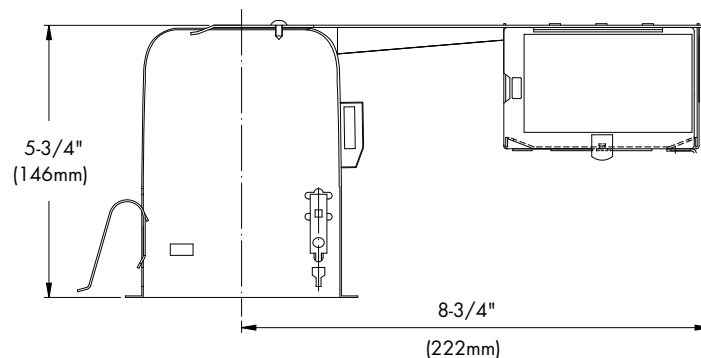

DIMENSIONS

CFRR4V13/18/NE1NB

REV. 02/10

PHILIPS
capri

PHILIPS CAPRI
776 South Green St., Tupelo, MS 38804
Phone 662.842.7212 FAX 662.841.5501
www.caprilighting.com

PHILIPS DAYBRITE CANADA:
189 Bullock Drive, Markham, Ontario, Canada L3P 1W4
Phone 905.294.9570 FAX 800.268.0003
www.day-britecanada.com

CP2-2