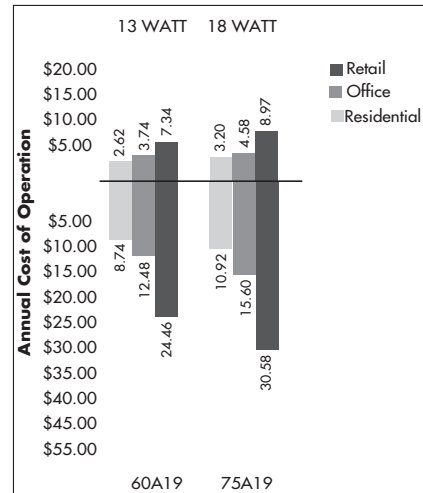

4" COMPACT FLUORESCENT TRIMS

P4B
Black baffle w/white flange
5" O.D. (127 mm)

Lamp	Non-IC Only
CFRR4V13NE1NB CFL Triple Tube	13W
CFRR4V18NE1NB CFL Triple Tube	18W

P4RG
Gold reflector w/white flange
5" O.D. (127 mm)

Lamp	Non-IC Only
CFRR4V13NE1NB CFL Triple Tube	13W
CFRR4V18NE1NB CFL Triple Tube	18W

P4RW
White reflector w/white flange
5" O.D. (127 mm)

Lamp	Non-IC Only
CFRR4V13NE1NB CFL Triple Tube	13W
CFRR4V18NE1NB CFL Triple Tube	18W

P4WB
Wall wash, black baffle w/white scoop
5" O.D. (127 mm)

Lamp	Non-IC Only
CFRR4V13NE1NB CFL Triple Tube	13W
CFRR4V18NE1NB CFL Triple Tube	18W

Lamp	Non-IC Only
CFRR4V13NE1NB CFL Triple Tube	13W
CFRR4V18NE1NB CFL Triple Tube	18W

Lamp	Non-IC Only
CFRR4V13NE1NB CFL Triple Tube	13W
CFRR4V18NE1NB CFL Triple Tube	18W

Lamp	Non-IC Only
CFRR4V13NE1NB CFL Triple Tube	13W
CFRR4V18NE1NB CFL Triple Tube	18W

Operating Characteristics					
Catalog Number	Lamp	Line Amps	Input Watts	Power Factor	Min. Start Temp.
CFRR4V13NE1	CFM13W/GX24Q	0.26	15	>50%	0°F
CFRR4V18NE1	CFM18W/GX24Q	0.34	22	>50%	0°F

LUMINAIRE WATTAGE CONSUMPTION COMPARISON

REV. 02/10

For additional photometrics go to caprilighting.com

Philips Capri reserves the right to make changes without notice.©2010

CP2-2

PHILIPS CAPRI
776 South Green St., Tupelo, MS 38804
Phone 662.842.7212 FAX 662.841.5501
www.caprilighting.com

PHILIPS DAYBRITE CANADA:
189 Bullock Drive, Markham, Ontario, Canada L3P 1W4
Phone 905.294.9570 FAX 800.268.0003
www.day-britecanada.com